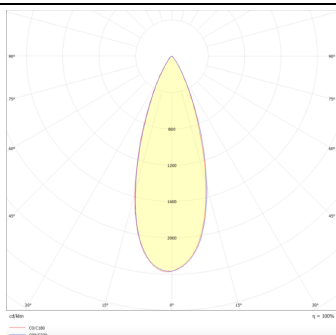

Product

Real power (W) 24

Real luminous flux (Lm) 2400

Luminous efficiency (Lm/W) 100

Beam angle (°) 36

Life time (h) 50000h L80B10

IP 20

Electrical class insulation Class I