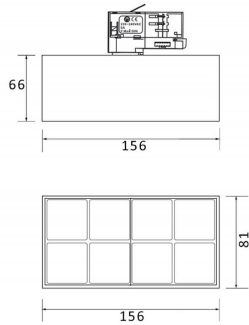

Micro 8

Lavov Tracklight from the family Micro 8 with a power of 24W and an optic of 36 degrees with a total lumen output of 2400 lm and an efficiency of 100 lm/W. CCT 4000 Kelvin. Made in Die Cast Aluminum and finished in Black colour.

Item code 86.T001.4431.02

Product type Indoor

Category Tracklights

Family Micro

Subfamily Micro 8

Pictograms

Scheme

Product

Real power (W) 24

Real luminous flux (Lm) 2400

Luminous efficiency (Lm/W) 100

Beam angle (°) 36

Life time (h) 50000h L80B10

IP 20

Electrical class insulation Class I

Operating temperature -20 +35

Colour Black

Control gear included yes

Control gear ON-OFF

Colour temperature (K) 4000

Colour consistency (SDCM) SDCM<3

CRI 90

Photometry