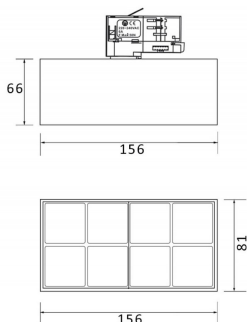

Micro 8

Lavov Tracklight from the family Micro 8 with a power of 24W and an optic of 36 degrees with a total lumen output of 2400 lm and an efficiency of 100 lm/W. CCT 4000 Kelvin. Made in Die Cast Aluminum and finished in Black colour.

Item code 86.T001.4431.02

Product type Indoor

Category Tracklights

Family Micro

Subfamily Micro 8

Pictograms

Scheme

Photometry

Product

Real power (W) 24

Real luminous flux (Lm) 2400

Luminous efficiency (Lm/W) 100

Beam angle (°) 36

Life time (h) 50000h L80B10

IP 20

Electrical class insulation Class I

Operating temperature -20 +35

Colour Black

Control gear included yes

Control gear ON-OFF

Colour temperature (K) 4000

Colour consistency (SDCM) SDCM<3

CRI 90