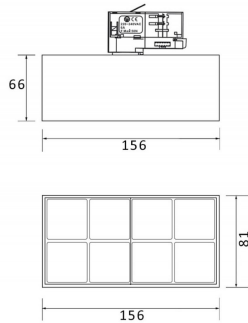

Micro 8

Lavov Tracklight from the family Micro 8 with a power of 24W and an optic of 50 degrees with a total lumen output of 2400 lm and an efficiency of 100 lm/W. CCT 4000 Kelvin. Made in Die Cast Aluminum and finished in White colour.

Item code 86.T001.4441.01

Product type Indoor

Category Tracklights

Family Micro

Subfamily Micro 8

Pictograms

Scheme

Product

Real power (W) 24

Real luminous flux (Lm) 2400

Luminous efficiency (Lm/W) 100

Beam angle (°) 50

Life time (h) 50000h L80B10

IP 20

Electrical class insulation Class I

Operating temperature -20 +35

Colour White

Control gear included yes

Control gear ON-OFF

Colour temperature (K) 4000

Colour consistency (SDCM) SDCM<3

CRI 90

Photometry