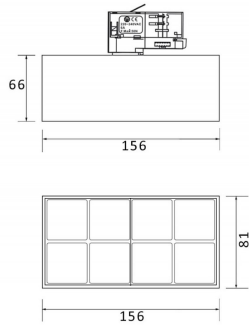

Micro 8

Lavov Tracklight from the family Micro 8 with a power of 24W and an optic of 50 degrees with a total lumen output of 2400 lm and an efficiency of 100 lm/W. CCT 4000 Kelvin. Made in Die Cast Aluminum and finished in White colour.

Item code	86.T001.4441.01
Product type	Indoor
Category	Tracklights
Family	Micro
Subfamily	Micro 8
Pictograms	

Scheme

Product

Real power (W)	24
Real luminous flux (Lm)	2400
Luminous efficiency (Lm/W)	100
Beam angle (°)	50
Life time (h)	50000h L80B10
IP	20
Electrical class insulation	Class I
Operating temperature	-20 +35
Colour	White
Control gear included	yes
Control gear	ON-OFF
Colour temperature (K)	4000
Colour consistency (SDCM)	SDCM<3
CRI	90