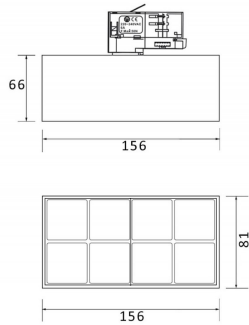

Micro 8

Lavov Tracklight from the family Micro 8 with a power of 24W and an optic of 50 degrees with a total lumen output of 2400 lm and an efficiency of 100 lm/W. CCT 4000 Kelvin. Made in Die Cast Aluminum and finished in Black colour.

Item code	86.T001.4441.02
Product type	Indoor
Category	Tracklights
Family	Micro
Subfamily	Micro 8
Pictograms	

Scheme

Product

Real power (W)	24
Real luminous flux (Lm)	2400
Luminous efficiency (Lm/W)	100
Beam angle (°)	50
Life time (h)	50000h L80B10
IP	20
Electrical class insulation	Class I
Operating temperature	-20 +35
Colour	Black
Control gear included	yes
Control gear	ON-OFF
Colour temperature (K)	4000
Colour consistency (SDCM)	SDCM<3
CRI	90