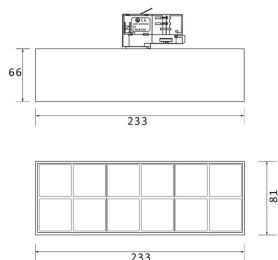

Item code 86.T001.5311.01

Product type Indoor

Category Tracklights

Family Micro

Subfamily Micro 12

Pictograms

Scheme

Product

Real power (W) 36

Real luminous flux (Lm) 3600

Beam angle (°) 12°

Life time (h) 50000h L80B10

IP 20

Electrical class insulation Class I

Operating temperature -20 +35

Colour white