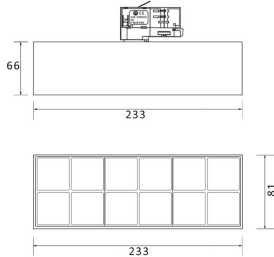

Micro 12

Lavov Tracklight from the family Micro 12 with a power of 36W and an optic of 12 degrees with a total lumen output of 3600 lm and an efficiency of 100 lm/W. CCT 3000 Kelvin. Made in Die Cast Aluminum and finished in White colour.ON-OFF driver.

Item code	86.T001.5311.01
Product type	Indoor
Category	Tracklights
Family	Micro
Subfamily	Micro 12
Pictograms	

Scheme

Product	
Real power (W)	36
Real luminous flux (Lm)	3600
Beam angle (°)	12°
Life time (h)	50000h L80B10
IP	20
Electrical class insulation	Class I
Operating temperature	-20 +35
Colour	white
Control gear included	yes
Control gear	ON-OFF
Colour temperature (K)	3000
Colour consistency (SDCM)	SDCM<3
CRI	90