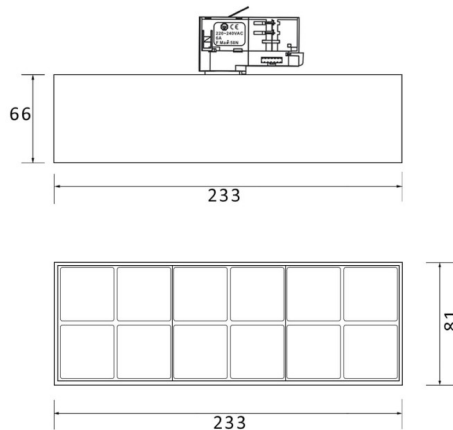

Micro 12

Lavov Tracklight from the family Micro 12 with a power of 36W and an optic of 12 degrees with a total lumen output of 3600 lm and an efficiency of 100 lm/W. CCT 3000 Kelvin. Made in Die Cast Aluminum and finished in White colour.ON-OFF driver.

Scheme

Item code	86.T001.5311.01
Product type	Indoor
Category	Tracklights
Family	Micro
Subfamily	Micro 12
Pictograms	

Product	
Real power (W)	36
Real luminous flux (Lm)	3600
Beam angle (°)	12°
Life time (h)	50000h L80B10
IP	20
Electrical class insulation	Class I
Operating temperature	-20 +35
Colour	white
Control gear included	yes
Control gear	ON-OFF
Light source	LED
Type of LED	SMD
Colour temperature (K)	3000
Colour consistency (SDCM)	SDCM3
CRI	90