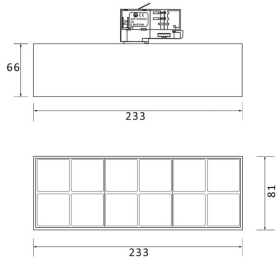

Item code 86.T001.5311.01

Product type Indoor

Category Tracklights

Family Micro

Subfamily Micro 12

Pictograms

Scheme

Product

Real power (W) 36

Real luminous flux (Lm) 3600

Beam angle (°) 12°

Life time (h) 50000h L80B10

IP 20

Electrical class insulation Class I

Operating temperature -20 +35

Colour white