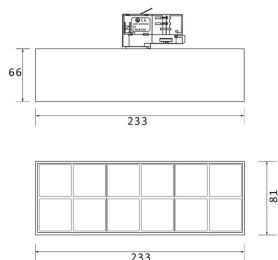

Item code 86.T001.5311.02

Product type Indoor

Category Tracklights

Family Micro

Subfamily Micro 12

Pictograms

Scheme

Product

Real power (W) 36

Real luminous flux (Lm) 3600

Beam angle (°) 12°

Life time (h) 50000h L80B10

IP 20

Electrical class insulation Class I

Operating temperature -20 +35

Colour black