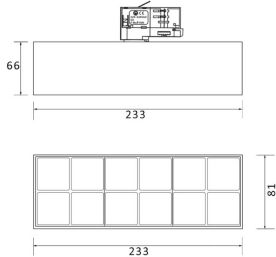

### Micro 12

Lavov Tracklight from the family Micro 12 with a power of 36W and an optic of 24 degrees with a total lumen output of 3600 lm and an efficiency of 100 lm/W. CCT 3000 Kelvin. Made in Die Cast Aluminum and finished in black colour.ON-OFF driver.

### Photometry

<b>Product</b>	
<b>Real power (W)</b>	<b>36</b>
<b>Real luminous flux (Lm)</b>	<b>3600</b>
<b>Beam angle (°)</b>	<b>24°</b>
<b>Life time (h)</b>	<b>50000h L80B10</b>
<b>IP</b>	<b>20</b>
<b>Electrical class insulation</b>	<b>Class I</b>
<b>Operating temperature</b>	<b>-20 +35</b>
<b>Colour</b>	<b>black</b>
<b>Control gear included</b>	<b>yes</b>
<b>Control gear</b>	<b>ON-OFF</b>
<b>Colour temperature (K)</b>	<b>3000</b>
<b>Colour consistency (SDCM)</b>	<b>SDCM&lt;3</b>
<b>CRI</b>	<b>90</b>