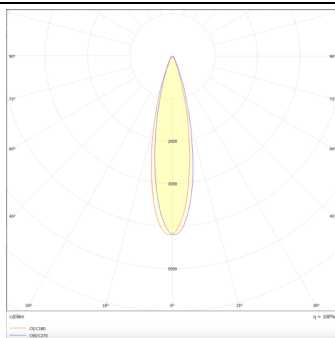

Micro 12

Lavov Tracklight from the family Micro 12 with a power of 36W and an optic of 24 degrees with a total lumen output of 3600 lm and an efficiency of 100 lm/W. CCT 3000 Kelvin. Made in Die Cast Aluminum and finished in black colour.ON-OFF driver.

Product

Real power (W) 36

Real luminous flux (Lm) 3600

Beam angle (°) 24°

Life time (h) 50000h L80B10

IP 20

Electrical class insulation Class I

Operating temperature -20 +35