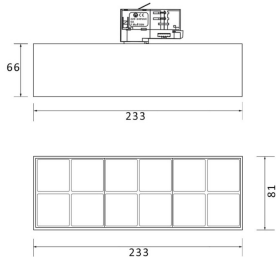

Item code 86.T001.5321.02

Product type Indoor

Category Tracklights

Family Micro

Subfamily Micro 12

Pictograms

Scheme

Photometry

Product

Real power (W) 36

Real luminous flux (Lm) 3600

Beam angle (°) 24°

Life time (h) 50000h L80B10

IP 20

Electrical class insulation Class I

Operating temperature -20 +35