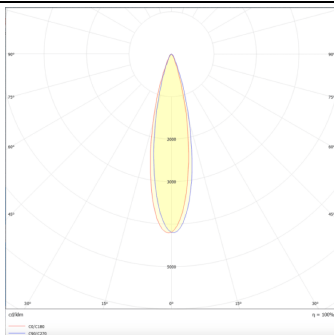

### Micro 12

Lavov Tracklight from the family Micro 12 with a power of 36W and an optic of 24 degrees with a total lumen output of 3600 lm and an efficiency of 100 lm/W. CCT 3000 Kelvin. Made in Die Cast Aluminum and finished in black colour.ON-OFF driver.

### Photometry

<b>Product</b>	
<b>Real power (W)</b>	<b>36</b>
<b>Real luminous flux (Lm)</b>	<b>3600</b>
<b>Beam angle (°)</b>	<b>24°</b>
<b>Life time (h)</b>	<b>50000h L80B10</b>
<b>IP</b>	<b>20</b>
<b>Electrical class insulation</b>	<b>Class I</b>
<b>Operating temperature</b>	<b>-20 +35</b>
<b>Colour</b>	<b>black</b>
<b>Control gear included</b>	<b>yes</b>
<b>Control gear</b>	<b>ON-OFF</b>
<b>Colour temperature (K)</b>	<b>3000</b>
<b>Colour consistency (SDCM)</b>	<b>SDCM&lt;3</b>
<b>CRI</b>	<b>90</b>