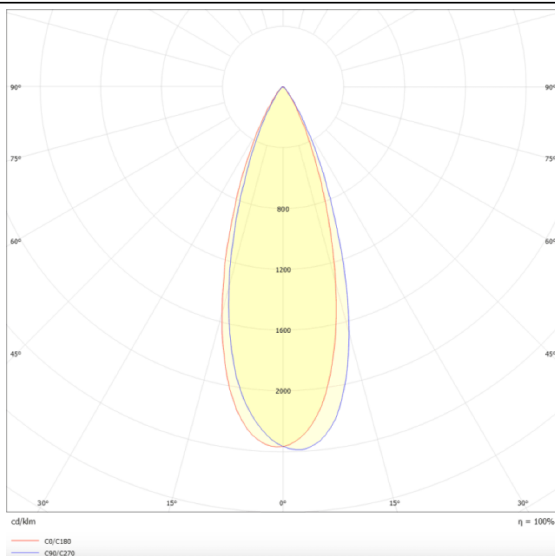

Micro 12

Lavov Tracklight from the family Micro 12 with a power of 36W and an optic of 36 degrees with a total lumen output of 3600 lm and an efficiency of 100 lm/W. CCT 3000 Kelvin. Made in Die Cast Aluminum and finished in black colour.ON-OFF driver.

Scheme

Photometry

Item code	86.T001.5331.02
Product type	Indoor
Category	Tracklights
Family	Micro
Subfamily	Micro 12
Pictograms	

Product

Real power (W)	36
Real luminous flux (Lm)	3600
Beam angle (°)	36°
Life time (h)	50000h L80B10
IP	20
Electrical class insulation	Class I
Operating temperature	-20 +35
Colour	black
Control gear included	yes
Control gear	ON-OFF
Light source	LED
Type of LED	SMD
Colour temperature (K)	3000
Colour consistency (SDCM)	SDCM3
CRI	90