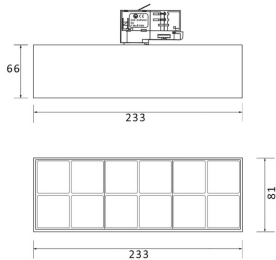

Micro 12

Lavov Tracklight from the family Micro 12 with a power of 36W and an optic of 50 degrees with a total lumen output of 3600 lm and an efficiency of 100 lm/W. CCT 3000 Kelvin. Made in Die Cast Aluminum and finished in black colour.ON-OFF driver.

Item code	86.T001.5341.02
Product type	Indoor
Category	Tracklights
Family	Micro
Subfamily	Micro 12
Pictograms	

Scheme

Photometry

Product	
Real power (W)	36
Real luminous flux (Lm)	3600
Beam angle (°)	50°
Life time (h)	50000h L80B10
IP	20
Electrical class insulation	Class I
Operating temperature	-20 +35
Colour	black
Control gear included	yes
Control gear	ON-OFF
Colour temperature (K)	3000
Colour consistency (SDCM)	SDCM<3
CRI	90