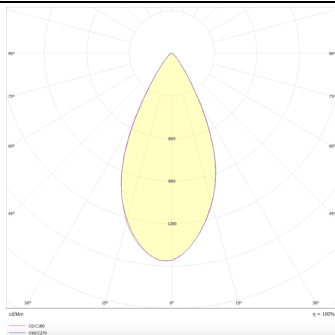

Micro 12

Lavov Tracklight from the family Micro 12 with a power of 36W and an optic of 50 degrees with a total lumen output of 3600 lm and an efficiency of 100 lm/W. CCT 3000 Kelvin. Made in Die Cast Aluminum and finished in black colour.ON-OFF driver.

Item code	86.T001.5341.02
Product type	Indoor
Category	Tracklights
Family	Micro
Subfamily	Micro 12
Pictograms	

Scheme

Photometry

Product	
Real power (W)	36
Real luminous flux (Lm)	3600
Beam angle (°)	50°
Life time (h)	50000h L80B10
IP	20
Electrical class insulation	Class I
Operating temperature	-20 +35
Colour	black
Control gear included	yes
Control gear	ON-OFF
Colour temperature (K)	3000
Colour consistency (SDCM)	SDCM<3
CRI	90