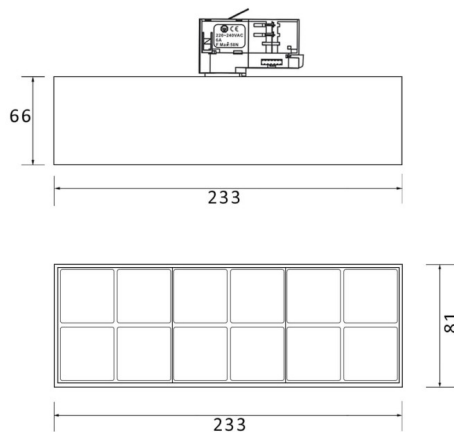

Micro 12

Lavov Tracklight from the family Micro 12 with a power of 36W and an optic of 12 degrees with a total lumen output of 3600 lm and an efficiency of 100 lm/W. CCT 4000 Kelvin. Made in Die Cast Aluminum and finished in White colour.ON-OFF driver.

Scheme

Photometry

Item code	86.T001.5411.01
Product type	Indoor
Category	Tracklights
Family	Micro
Subfamily	Micro 12
Pictograms	

Product

Real power (W)	36
Real luminous flux (Lm)	3600
Beam angle (°)	12°
Life time (h)	50000h L80B10
IP	20
Electrical class insulation	Class I
Operating temperature	-20 +35
Colour	white
Control gear included	yes
Control gear	ON-OFF
Colour temperature (K)	4000
Colour consistency (SDCM)	SDCM<3
CRI	90