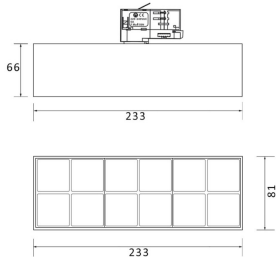

Item code 86.T001.5411.01

Product type Indoor

Category Tracklights

Family Micro

Subfamily Micro 12

Pictograms

Scheme

Photometry

Product

Real power (W) 36

Real luminous flux (Lm) 3600

Beam angle (°) 12°

Life time (h) 50000h L80B10

IP 20

Electrical class insulation Class I

Operating temperature -20 +35