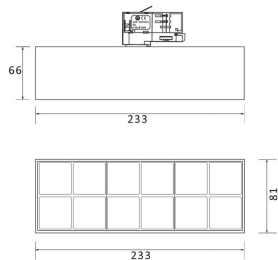

Item code 86.T001.5411.01

Product type Indoor

Category Tracklights

Family Micro

Subfamily Micro 12

Pictograms

Scheme

Photometry

Product

Real power (W) 36

Real luminous flux (Lm) 3600

Beam angle (°) 12°

Life time (h) 50000h L80B10

IP 20

Electrical class insulation Class I

Operating temperature -20 +35