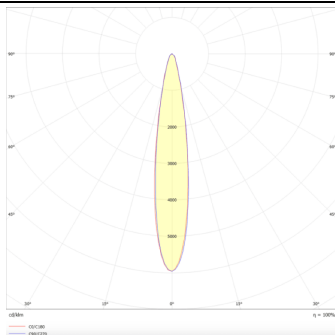

### Micro 12

Lavov Tracklight from the family Micro 12 with a power of 36W and an optic of 12 degrees with a total lumen output of 3600 lm and an efficiency of 100 lm/W. CCT 4000 Kelvin. Made in Die Cast Aluminum and finished in White colour.ON-OFF driver.

### Photometry

### Product

**Real power (W)** 36

**Real luminous flux (Lm)** 3600

**Beam angle (°)** 12°

**Life time (h)** 50000h L80B10

**IP** 20

**Electrical class insulation** Class I

**Operating temperature** -20 +35