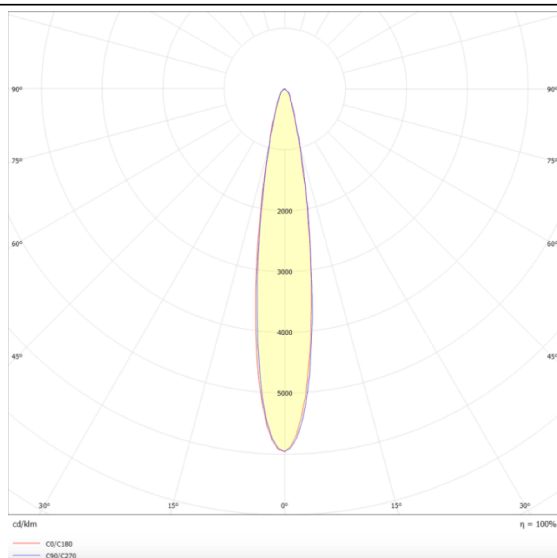

Micro 12

Lavov Tracklight from the family Micro 12 with a power of 36W and an optic of 12 degrees with a total lumen output of 3600 lm and an efficiency of 100 lm/W. CCT 4000 Kelvin. Made in Die Cast Aluminum and finished in White colour.ON-OFF driver.

Scheme

Photometry

Item code	86.T001.5411.01
Product type	Indoor
Category	Tracklights
Family	Micro
Subfamily	Micro 12
Pictograms	

Product

Real power (W)	36
Real luminous flux (Lm)	3600
Beam angle (°)	12°
Life time (h)	50000h L80B10
IP	20
Electrical class insulation	Class I
Operating temperature	-20 +35
Colour	white
Control gear included	yes
Control gear	ON-OFF
Colour temperature (K)	4000
Colour consistency (SDCM)	SDCM<3
CRI	90