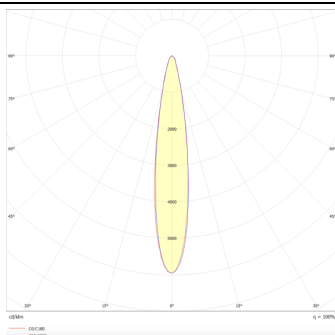

Micro 12

Lavov Tracklight from the family Micro 12 with a power of 36W and an optic of 12 degrees with a total lumen output of 3600 lm and an efficiency of 100 lm/W. CCT 4000 Kelvin. Made in Die Cast Aluminum and finished in White colour.ON-OFF driver.

Product

Real power (W) 36

Real luminous flux (Lm) 3600

Beam angle (°) 12°

Life time (h) 50000h L80B10

IP 20

Electrical class insulation Class I

Operating temperature -20 +35