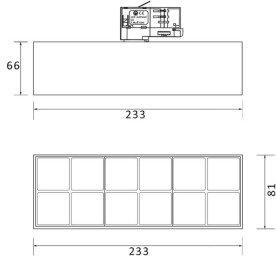

Micro 12

Lavov Tracklight from the family Micro 12 with a power of 36W and an optic of 12 degrees with a total lumen output of 3600 lm and an efficiency of 100 lm/W. CCT 4000 Kelvin. Made in Die Cast Aluminum and finished in White colour.ON-OFF driver.

Item code 86.T001.5411.01

Product type Indoor

Category Tracklights

Family Micro

Subfamily Micro 12

Pictograms

Scheme

Photometry

Product

Real power (W) 36

Real luminous flux (Lm) 3600

Beam angle (°) 12°

Life time (h) 50000h L80B10

IP 20

Electrical class insulation Class I

Operating temperature -20 +35

Colour white

Control gear included yes

Control gear ON-OFF

Colour temperature (K) 4000

Colour consistency (SDCM) SDCM<3

CRI 90