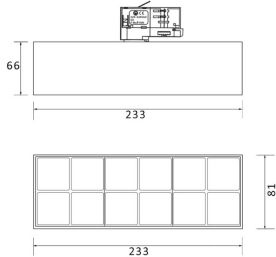

Micro 12

Lavov Tracklight from the family Micro 12 with a power of 36W and an optic of 12 degrees with a total lumen output of 3600 lm and an efficiency of 100 lm/W. CCT 4000 Kelvin. Made in Die Cast Aluminum and finished in black colour.ON-OFF driver.

Item code	86.T001.5411.02
Product type	Indoor
Category	Tracklights
Family	Micro
Subfamily	Micro 12

Pictograms

Scheme

Photometry

Product	
Real power (W)	36
Real luminous flux (Lm)	3600
Beam angle (°)	12°
Life time (h)	50000h L80B10
IP	20
Electrical class insulation	Class I
Operating temperature	-20 +35
Colour	black
Control gear included	yes
Control gear	ON-OFF
Colour temperature (K)	4000
Colour consistency (SDCM)	SDCM<3
CRI	90