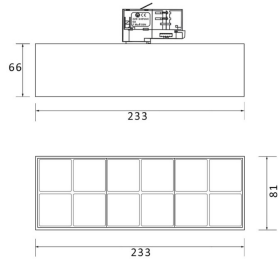

Micro 12

Lavov Tracklight from the family Micro 12 with a power of 36W and an optic of 12 degrees with a total lumen output of 3600 lm and an efficiency of 100 lm/W. CCT 4000 Kelvin. Made in Die Cast Aluminum and finished in black colour.ON-OFF driver.

Item code 86.T001.5411.02

Product type Indoor

Category Tracklights

Family Micro

Subfamily Micro 12

Pictograms

Scheme

Photometry

Product

Real power (W) 36

Real luminous flux (Lm) 3600

Beam angle (°) 12°

Life time (h) 50000h L80B10

IP 20

Electrical class insulation Class I

Operating temperature -20 +35

Colour black

Control gear included yes

Control gear ON-OFF

Colour temperature (K) 4000

Colour consistency (SDCM) SDCM<3

CRI 90