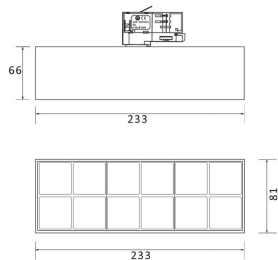

Item code 86.T001.5411.02

Product type Indoor

Category Tracklights

Family Micro

Subfamily Micro 12

Pictograms

Scheme

Photometry

Product

Real power (W) 36

Real luminous flux (Lm) 3600

Beam angle (°) 12°

Life time (h) 50000h L80B10

IP 20

Electrical class insulation Class I

Operating temperature -20 +35