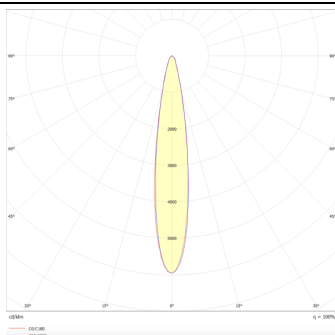

Micro 12

Lavov Tracklight from the family Micro 12 with a power of 36W and an optic of 12 degrees with a total lumen output of 3600 lm and an efficiency of 100 lm/W. CCT 4000 Kelvin. Made in Die Cast Aluminum and finished in black colour.ON-OFF driver.

Product

Real power (W) 36

Real luminous flux (Lm) 3600

Beam angle (°) 12°

Life time (h) 50000h L80B10

IP 20

Electrical class insulation Class I

Operating temperature -20 +35