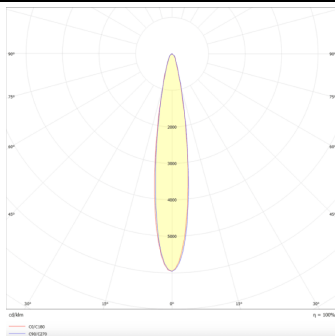

### Micro 12

Lavov Tracklight from the family Micro 12 with a power of 36W and an optic of 12 degrees with a total lumen output of 3600 lm and an efficiency of 100 lm/W. CCT 4000 Kelvin. Made in Die Cast Aluminum and finished in black colour.ON-OFF driver.

### Photometry

### Product

**Real power (W)** 36

**Real luminous flux (Lm)** 3600

**Beam angle (°)** 12°

**Life time (h)** 50000h L80B10

**IP** 20

**Electrical class insulation** Class I

**Operating temperature** -20 +35