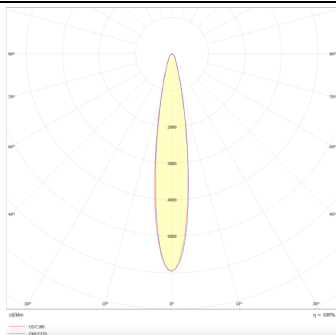

Micro 12

Lavov Tracklight from the family Micro 12 with a power of 36W and an optic of 12 degrees with a total lumen output of 3600 lm and an efficiency of 100 lm/W. CCT 4000 Kelvin. Made in Die Cast Aluminum and finished in black colour.ON-OFF driver.

Item code	86.T001.5411.02
Product type	Indoor
Category	Tracklights
Family	Micro
Subfamily	Micro 12

Pictograms

Scheme

Photometry

Product	
Real power (W)	36
Real luminous flux (Lm)	3600
Beam angle (°)	12°
Life time (h)	50000h L80B10
IP	20
Electrical class insulation	Class I
Operating temperature	-20 +35
Colour	black
Control gear included	yes
Control gear	ON-OFF
Colour temperature (K)	4000
Colour consistency (SDCM)	SDCM<3
CRI	90