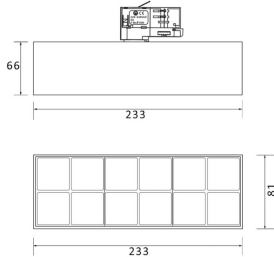

Micro 12

Lavov Tracklight from the family Micro 12 with a power of 36W and an optic of 24 degrees with a total lumen output of 3600 lm and an efficiency of 100 lm/W. CCT 4000 Kelvin. Made in Die Cast Aluminum and finished in White colour.ON-OFF driver.

Item code 86.T001.5421.01

Product type Indoor

Category Tracklights

Family Micro

Subfamily Micro 12

Pictograms

Product

Real power (W) 36

Real luminous flux (Lm) 3600

Beam angle (°) 24°

Life time (h) 50000h L80B10

IP 20

Electrical class insulation Class I

Operating temperature -20 +35

Colour white

Control gear included yes

Control gear ON-OFF

Colour temperature (K) 4000

Colour consistency (SDCM) SDCM<3

CRI 90

Scheme

Photometry