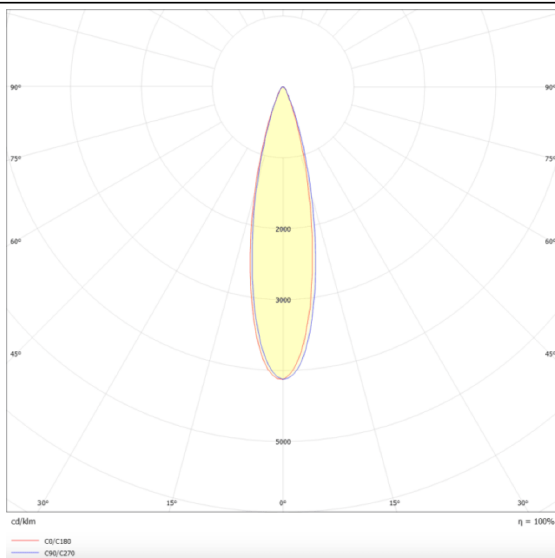

Micro 12

Lavov Tracklight from the family Micro 12 with a power of 36W and an optic of 24 degrees with a total lumen output of 3600 lm and an efficiency of 100 lm/W. CCT 4000 Kelvin. Made in Die Cast Aluminum and finished in black colour.ON-OFF driver.

Scheme

Photometry

Item code	86.T001.5421.02
Product type	Indoor
Category	Tracklights
Family	Micro
Subfamily	Micro 12
Pictograms	

Product

Real power (W)	36
Real luminous flux (Lm)	3600
Beam angle (º)	24°
Life time (h)	50000h L80B10
IP	20
Electrical class insulation	Class I
Operating temperature	-20 +35
Colour	black
Control gear included	yes
Control gear	ON-OFF
Light source	LED
Type of LED	SMD
Colour temperature (K)	4000
Colour consistency (SDCM)	SDCM<3
CRI	90