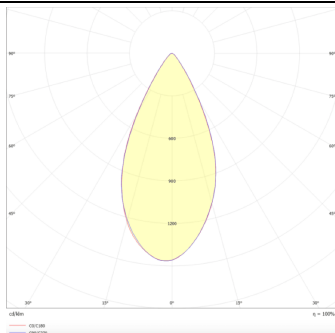

Micro 12

Lavov Tracklight from the family Micro 12 with a power of 36W and an optic of 36 degrees with a total lumen output of 3600 lm and an efficiency of 100 lm/W. CCT 4000 Kelvin. Made in Die Cast Aluminum and finished in White colour.ON-OFF driver.

Product

Real power (W) 36

Real luminous flux (Lm) 3600

Beam angle (°) 36°

Life time (h) 50000h L80B10

IP 20

Electrical class insulation Class I

Operating temperature -20 +35