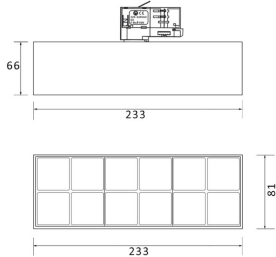

Item code 86.T001.5431.01

Product type Indoor

Category Tracklights

Family Micro

Subfamily Micro 12

Pictograms

Scheme

Photometry

Product

Real power (W) 36

Real luminous flux (Lm) 3600

Beam angle (°) 36°

Life time (h) 50000h L80B10

IP 20

Electrical class insulation Class I

Operating temperature -20 +35