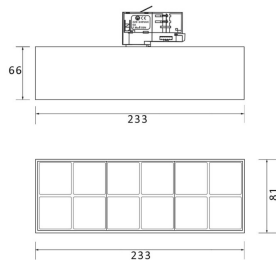

Item code 86.T001.5431.02

Product type Indoor

Category Tracklights

Family Micro

Subfamily Micro 12

Pictograms

Scheme

Photometry

Product

Real power (W) 36

Real luminous flux (Lm) 3600

Beam angle (°) 36°

Life time (h) 50000h L80B10

IP 20

Electrical class insulation Class I

Operating temperature -20 +35