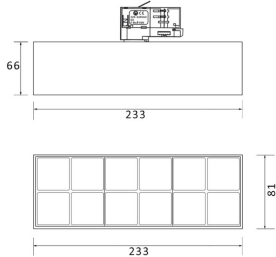

Item code 86.T001.5431.02

Product type Indoor

Category Tracklights

Family Micro

Subfamily Micro 12

Pictograms

Scheme

Photometry

Product

Real power (W) 36

Real luminous flux (Lm) 3600

Beam angle (°) 36°

Life time (h) 50000h L80B10

IP 20

Electrical class insulation Class I

Operating temperature -20 +35