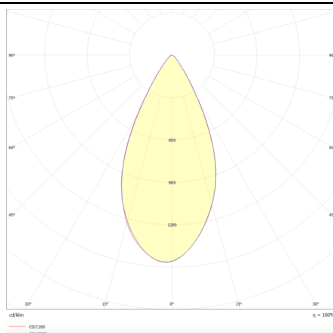

Micro 12

Lavov Tracklight from the family Micro 12 with a power of 36W and an optic of 36 degrees with a total lumen output of 3600 lm and an efficiency of 100 lm/W. CCT 4000 Kelvin. Made in Die Cast Aluminum and finished in black colour.ON-OFF driver.

Product

Real power (W) 36

Real luminous flux (Lm) 3600

Beam angle (°) 36°

Life time (h) 50000h L80B10

IP 20

Electrical class insulation Class I

Operating temperature -20 +35