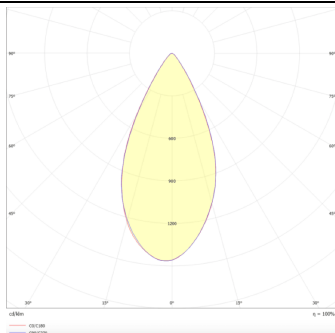

Micro 12

Lavov Tracklight from the family Micro 12 with a power of 36W and an optic of 36 degrees with a total lumen output of 3600 lm and an efficiency of 100 lm/W. CCT 4000 Kelvin. Made in Die Cast Aluminum and finished in black colour.ON-OFF driver.

Product

Real power (W) 36

Real luminous flux (Lm) 3600

Beam angle (°) 36°

Life time (h) 50000h L80B10

IP 20

Electrical class insulation Class I

Operating temperature -20 +35