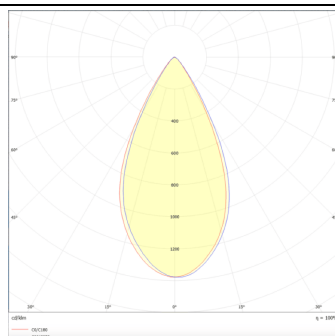

Micro 12

Lavov Tracklight from the family Micro 12 with a power of 36W and an optic of 50 degrees with a total lumen output of 3600 lm and an efficiency of 100 lm/W. CCT 4000 Kelvin. Made in Die Cast Aluminum and finished in White colour.ON-OFF driver.

Item code	86.T001.5441.01
Product type	Indoor
Category	Tracklights
Family	Micro
Subfamily	Micro 12
Pictograms	

Scheme

Photometry

Product	
Real power (W)	36
Real luminous flux (Lm)	3600
Beam angle (°)	50°
Life time (h)	50000h L80B10
IP	20
Electrical class insulation	Class I
Operating temperature	-20 +35
Colour	white
Control gear included	yes
Control gear	ON-OFF
Colour temperature (K)	4000
Colour consistency (SDCM)	SDCM<3
CRI	90