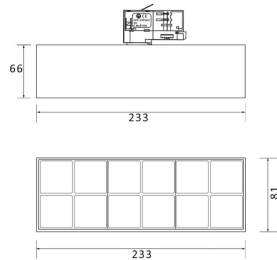

Micro 12

Lavov Tracklight from the family Micro 12 with a power of 36W and an optic of 50 degrees with a total lumen output of 3600 lm and an efficiency of 100 lm/W. CCT 4000 Kelvin. Made in Die Cast Aluminum and finished in White colour.ON-OFF driver.

Item code	86.T001.5441.01
Product type	Indoor
Category	Tracklights
Family	Micro
Subfamily	Micro 12
Pictograms	

Scheme

Photometry

Product	
Real power (W)	36
Real luminous flux (Lm)	3600
Beam angle (°)	50°
Life time (h)	50000h L80B10
IP	20
Electrical class insulation	Class I
Operating temperature	-20 +35
Colour	white
Control gear included	yes
Control gear	ON-OFF
Colour temperature (K)	4000
Colour consistency (SDCM)	SDCM<3
CRI	90