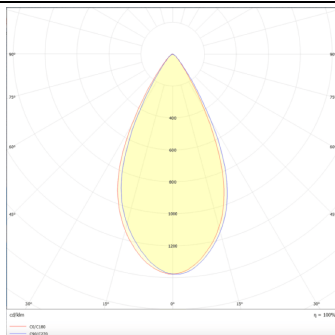

Micro 12

Lavov Tracklight from the family Micro 12 with a power of 36W and an optic of 50 degrees with a total lumen output of 3600 lm and an efficiency of 100 lm/W. CCT 4000 Kelvin. Made in Die Cast Aluminum and finished in black colour.ON-OFF driver.

Item code	86.T001.5441.02
Product type	Indoor
Category	Tracklights
Family	Micro
Subfamily	Micro 12
Pictograms	

Scheme

Photometry

Product	
Real power (W)	36
Real luminous flux (Lm)	3600
Beam angle (°)	50°
Life time (h)	50000h L80B10
IP	20
Electrical class insulation	Class I
Operating temperature	-20 +35
Colour	black
Control gear included	yes
Control gear	ON-OFF
Colour temperature (K)	4000
Colour consistency (SDCM)	SDCM<3
CRI	90