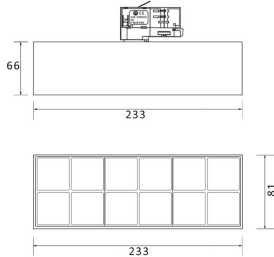

Micro 12

Lavov Tracklight from the family Micro 12 with a power of 36W and an optic of 50 degrees with a total lumen output of 3600 lm and an efficiency of 100 lm/W. CCT 4000 Kelvin. Made in Die Cast Aluminum and finished in black colour.ON-OFF driver.

Item code	86.T001.5441.02
Product type	Indoor
Category	Tracklights
Family	Micro
Subfamily	Micro 12
Pictograms	

Scheme

Photometry

Product	
Real power (W)	36
Real luminous flux (Lm)	3600
Beam angle (°)	50°
Life time (h)	50000h L80B10
IP	20
Electrical class insulation	Class I
Operating temperature	-20 +35
Colour	black
Control gear included	yes
Control gear	ON-OFF
Colour temperature (K)	4000
Colour consistency (SDCM)	SDCM<3
CRI	90