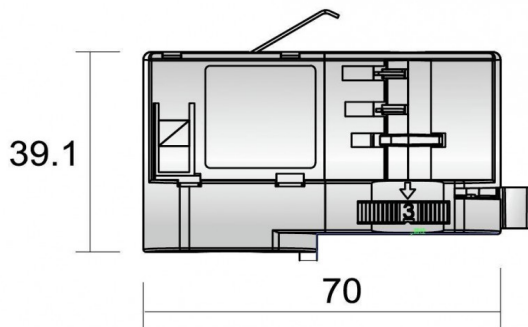

3-Circuit SMART adapter

3-Circuit SMART adapter finished in White colour

Item code	86.T002.0222.01
Product type	Indoor
Category	Tracklights
Family	3 Circuit track Accesories
Subfamily	3-Circuit SMART adapter
Pictograms	

Scheme

Product

Colour White