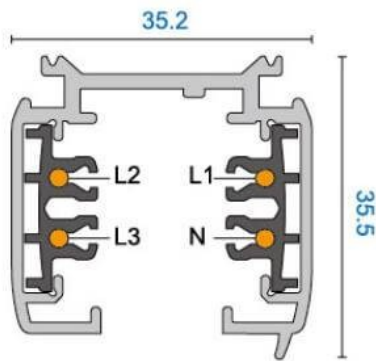

3 Circuit Track

Track Assembly 3-Circuit Track, 4 meter finished in Black colour

Item code	86.T002.0400.02
Product type	Indoor
Category	Tracklights
Family	3 Circuit Track
Pictograms	

Scheme

Product	
Colour	Black