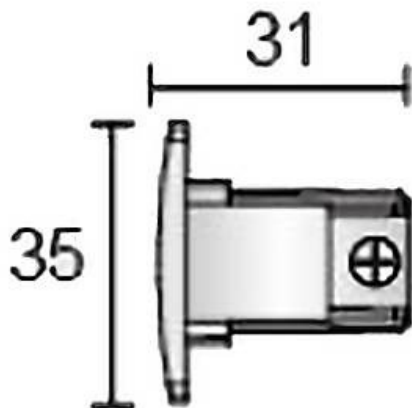

End Cap

End Cap finished in Black colour

Item code	86.T002.0432.02
Product type	Indoor
Category	Tracklights
Family	3 Circuit track Accesories
Subfamily	End Cap
Pictograms	

Scheme

Product

Colour

Black