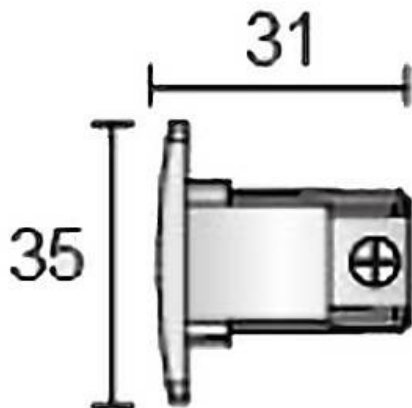

End Cap

End Cap finished in Black colour

Item code	86.T002.0432.02
Product type	Indoor
Category	Tracklights
Family	3 Circuit track Accesories
Subfamily	End Cap
Pictograms	

Scheme

Product

Colour **Black**