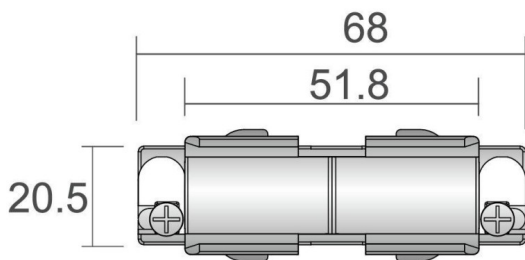

Mini Joiner

Mini Joiner finished in White colour

Item code	86.T002.0433.01
Product type	Indoor
Category	Tracklights
Family	3 Circuit track Accesories
Subfamily	Mini Joiner
Pictograms	

Scheme

Product	
Colour	White