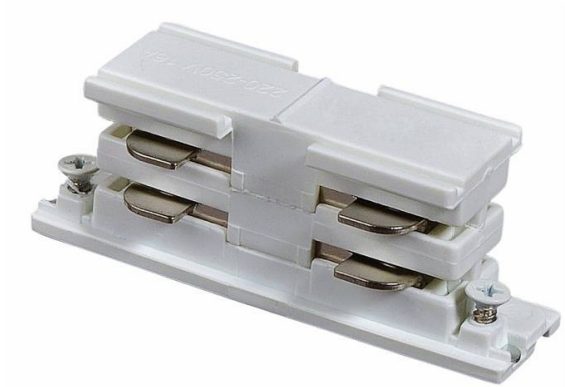

---

**Mini Joiner**

---

Mini Joiner finished in Black colour

---

<b>Item code</b>	<b>86.T002.0433.02</b>
<b>Product type</b>	<b>Indoor</b>
<b>Category</b>	<b>Tracklights</b>
<b>Family</b>	<b>3 Circuit track Accesories</b>
<b>Subfamily</b>	<b>Mini Joiner</b>
<b>Pictograms</b>	

---

---

<b>Product</b>	
<b>Colour</b>	<b>Black</b>

---

---

**Scheme**

---