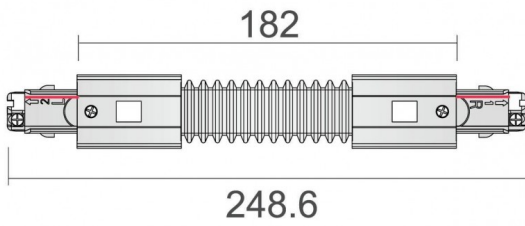

Flexible Connector

Flexible Connector finished in White colour

Item code	86.T002.0439.01
Product type	Indoor
Category	Tracklights
Family	3 Circuit track Accesories
Subfamily	Flexible Connector
Pictograms	

Scheme

Product	
Colour	White