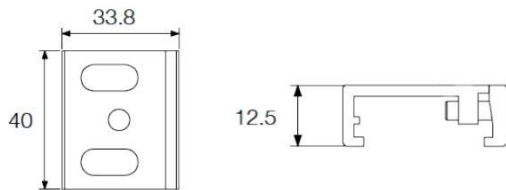

Suspension Kit

Suspension Kit finished in White colour

Item code	86.T002.04SK.01
Product type	Indoor
Category	Tracklights
Family	3 Circuit track Accesories
Subfamily	Suspension Kit

Pictograms

Scheme

Product