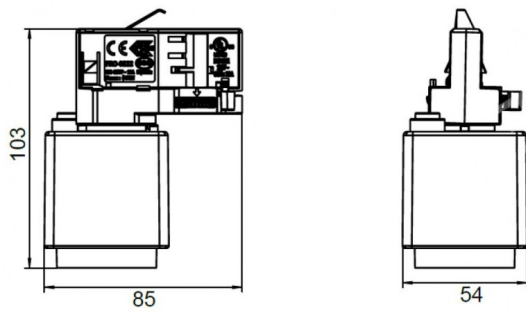

**Euro-trac mount electrical outlet**

Euro-trac mount electrical outlet finished in White colour

<b>Item code</b>	<b>86.T002.230V.01</b>
<b>Product type</b>	<b>Indoor</b>
<b>Category</b>	<b>Tracklights</b>
<b>Family</b>	<b>3 Circuit track Accesories</b>
<b>Subfamily</b>	<b>Euro-trac mount electrical outlet</b>
<b>Pictograms</b>	

**Scheme**

<b>Product</b>	
<b>Colour</b>	<b>White</b>