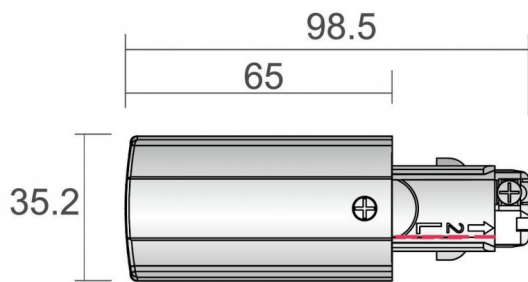

**Live-end connector**

Live-end connector, left finished in White colour

Item code	86.T002.431L.01
Product type	Indoor
Category	Tracklights
Family	3 Circuit track Accesories
Subfamily	Live-end connector
Pictograms	

**Scheme**

**Product**

Colour White