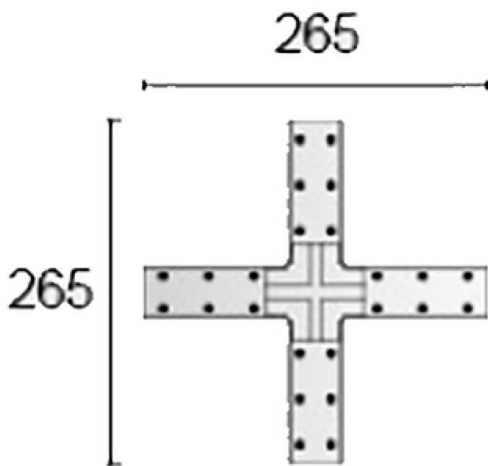

"+" Connector for H Profile

"+"Connector for H Profile finished in Black colour

Item code	86.T002.H104.02
Product type	Indoor
Category	Tracklights
Family	Accesories for H profile
Subfamily	"+" Connector for H Profile
Pictograms	

Scheme

Product

Colour

Black