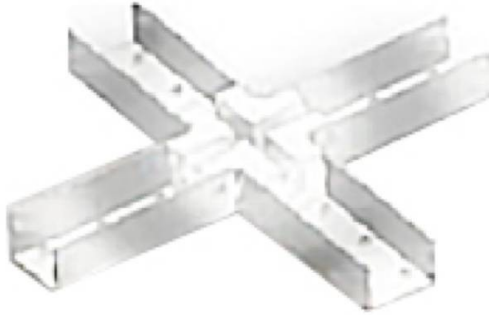

**"+" Connector for H Profile**

"+"Connector for H Profile finished in Black colour

<b>Item code</b>	<b>86.T002.H104.02</b>
<b>Product type</b>	<b>Indoor</b>
<b>Category</b>	<b>Tracklights</b>
<b>Family</b>	<b>Accesories for H profile</b>
<b>Subfamily</b>	<b>"+" Connector for H Profile</b>
<b>Pictograms</b>	

<b>Product</b>	
<b>Colour</b>	<b>Black</b>

**Scheme**