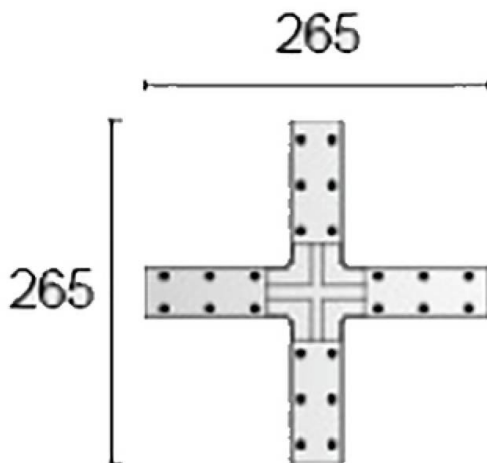

Scheme

Product	
Colour	Anodized