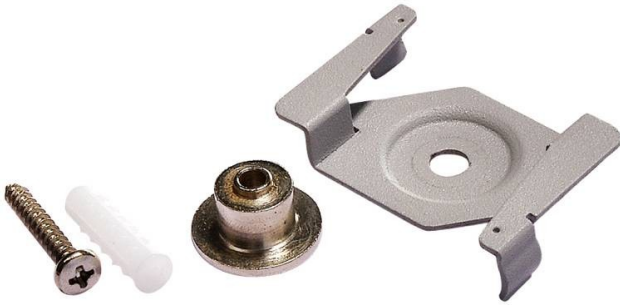

EZCLIK Ceiling Mount

EZCLIK Ceiling Mount finished in White colour

Item code	86.T002.H146.01
Product type	Indoor
Category	Tracklights
Family	3 Circuit track Accesories
Subfamily	EZCLIK Ceiling Mount
Pictograms	

Product	
Colour	White

Scheme