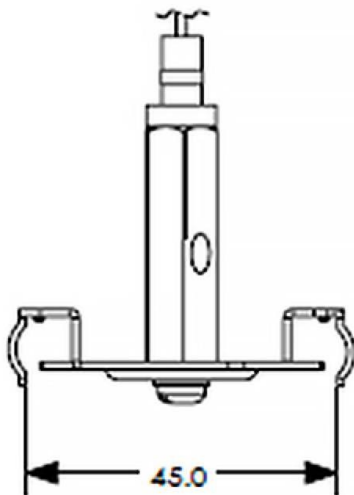

Suspension Kit with wire and licking parts

Suspension Kit with wire and licking parts finished in White colour

Item code	86.T002.H147.01
Product type	Indoor
Category	Tracklights
Family	3 Circuit track Accesories
Subfamily	Suspension Kit with wire and licking parts
Pictograms	

Scheme

Product	
Colour	White