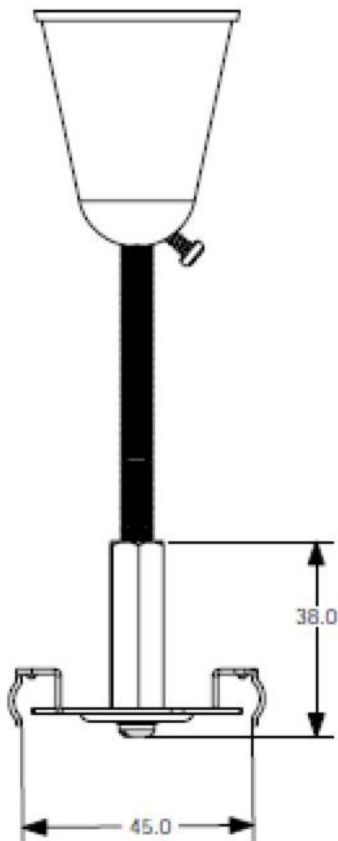

Suspension Kit with 1m ROD and locking parts

Suspension Kit with 1m ROD and locking parts finished in White colour

Item code	86.T002.H148.01
Product type	Indoor
Category	Tracklights
Family	3 Circuit track Accesories
Subfamily	Suspension Kit with 1m ROD and locking parts

Pictograms

Scheme

Product

Colour White