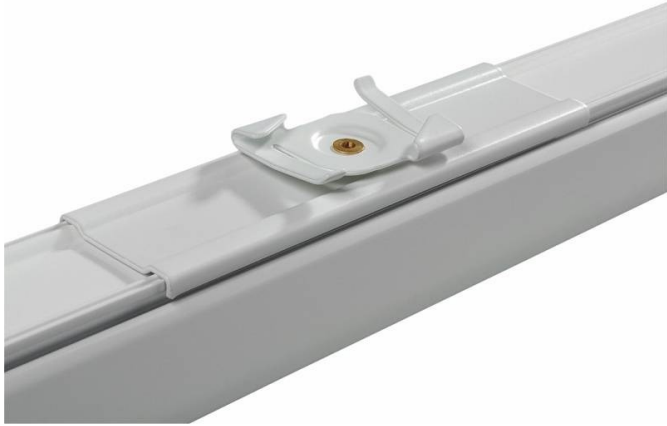

**T-Bar**

T-Bar, EZCLIK with Reinforcement Plate finished in Black colour

<b>Item code</b>	<b>86.T002.M149.02</b>
<b>Product type</b>	<b>Indoor</b>
<b>Category</b>	<b>Tracklights</b>
<b>Family</b>	<b>3 Circuit track Accesories</b>
<b>Subfamily</b>	<b>T-Bar</b>
<b>Pictograms</b>	

<b>Product</b>	
<b>Colour</b>	<b>Black</b>

**Scheme**