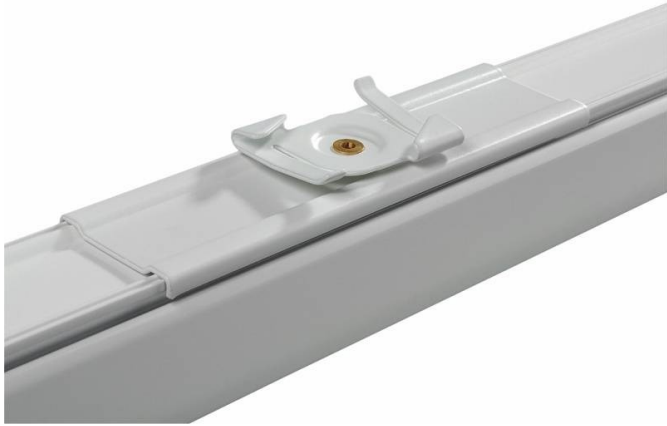

T-Bar

T-Bar, EZCLIK with Reinforcement Plate finished in Black colour

Item code	86.T002.M149.02
Product type	Indoor
Category	Tracklights
Family	3 Circuit track Accesories
Subfamily	T-Bar
Pictograms	

Product	
Colour	Black