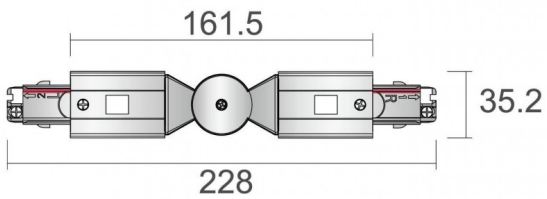

### 3-Circuit Twisted L Connector

3-Circuit Twisted L Connector finished in White colour

<b>Item code</b>	<b>86.T002.M435.01</b>
<b>Product type</b>	<b>Indoor</b>
<b>Category</b>	<b>Tracklights</b>
<b>Family</b>	<b>3 Circuit track Accesories</b>
<b>Subfamily</b>	<b>3-Circuit Twisted L Connector</b>
<b>Pictograms</b>	

### Scheme

<b>Product</b>	
<b>Colour</b>	<b>White</b>