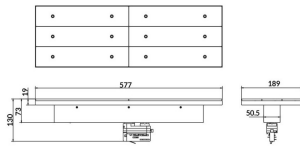

Marketlight

Lavov tracklight from the family Marketlight with a power of 70W and an optics. Double Assymetric 25° degrees. With a real lumen output of 11000lm and a luminous efficiency of 157,14lm/W.

Made in die cast aluminum and finished in White colour. ON-OFF driver. CCT 3000K. CRI>80.

Item code	86.T003.1311.01
Product type	Indoor
Category	Tracklights
Family	Marketlight
Pictograms	

Scheme

Product

Real power (W)	70
Real luminous flux (Lm)	11000
Luminous efficiency (Lm/W)	157.13999999999999
Beam angle (°)	Double Assymetric 25°
Life time (h)	50000h L80B10
IP	20
Electrical class insulation	Class I
Operating temperature	-20 +35
Colour	White
Chip Brand	P012H1-70DS
Control gear included	YES
Control gear	ON-OFF
Colour temperature (K)	3000
Colour consistency (SDCM)	SDCM<3
CRI	80