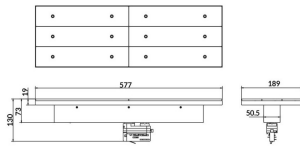

Scheme

Product

Real power (W)	70
Real luminous flux (Lm)	11000
Luminous efficiency (Lm/W)	157.13999999999999
Beam angle (°)	Double Assymetric 25°
Life time (h)	50000h L80B10
IP	20
Electrical class insulation	Class I
Operating temperature	-20 +35
Colour	White
Chip Brand	P012H1-70DS
Control gear included	YES
Control gear	ON-OFF
Colour temperature (K)	3000
Colour consistency (SDCM)	SDCM<3
CRI	80