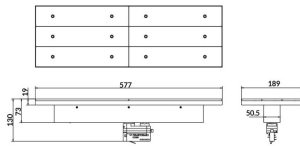

Marketlight

Lavov tracklight from the family Marketlight with a power of 70W and an optics. Double Assymetric 25° degrees. With a real lumen output of 11000lm and a luminous efficiency of 157,14lm/W.

Made in die cast aluminum and finished in Black colour. ON-OFF driver. CCT 3000K. CRI>80.

Item code	86.T003.1311.02
Product type	Indoor
Category	Tracklights
Family	Marketlight
Pictograms	

Scheme

Product

Real power (W)	70
Real luminous flux (Lm)	11000
Luminous efficiency (Lm/W)	157.13999999999999
Beam angle (°)	Double Assymetric 25°
Life time (h)	50000h L80B10
IP	20
Electrical class insulation	Class I
Operating temperature	-20 +35
Colour	Black
Chip Brand	P012H1-70DS
Control gear included	YES
Control gear	ON-OFF
Colour temperature (K)	3000
Colour consistency (SDCM)	SDCM<3
CRI	80