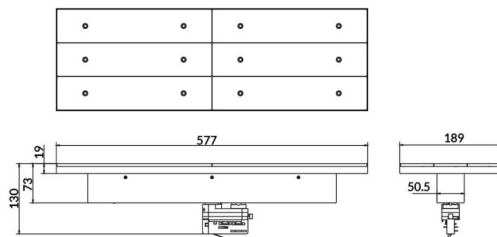

Marketlight

Lavov tracklight from the family Marketlight with a power of 70W and an optics. Double Assymetric 25° degrees. With a real lumen output of 11000lm and a luminous efficiency of 157,14lm/W. Made in die cast aluminum and finished in White colour. DALI driver. CCT 3000K. CRI>80.

Scheme

Item code	86.T003.1313.01
Product type	Indoor
Category	Tracklights
Family	Marketlight
Pictograms	

Product	
Real power (W)	70
Real luminous flux (Lm)	11000
Luminous efficiency (Lm/W)	157.13999999999999
Beam angle (°)	Double Assymetric 25°
Life time (h)	50000h L80B10
IP	20
Electrical class insulation	Class I
Operating temperature	-20 +35
Colour	White
Chip Brand	P012H1-70DS
Control gear included	YES
Control gear	DALI
Colour temperature (K)	3000
Colour consistency (SDCM)	SDCM3
CRI	80