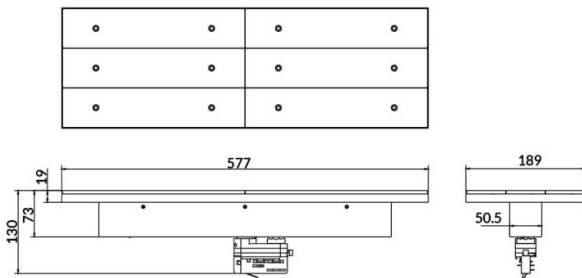

Marketlight

Lavov tracklight from the family Marketlight with a power of 70W and an optics. Double Assymetric 25° degrees. With a real lumen output of 11000lm and a luminous efficiency of 157,14lm/W. Made in die cast aluminum and finished in Black colour. DALI driver. CCT 3000K. CRI>80.

Item code	86.T003.1313.02
Product type	Indoor
Category	Tracklights
Family	Marketlight
Pictograms	

Scheme

Product	
Real power (W)	70
Real luminous flux (Lm)	11000
Luminous efficiency (Lm/W)	157.13999999999999
Beam angle (°)	Double Assymetric 25°
Life time (h)	50000h L80B10
IP	20
Electrical class insulation	Class I
Operating temperature	-20 +35
Colour	Black
Chip Brand	P012H1-70DS
Control gear included	YES
Control gear	DALI
Colour temperature (K)	3000
Colour consistency (SDCM)	SDCM<3
CRI	80