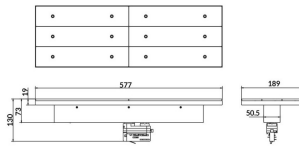

### Product

**Real power (W)** 70

**Real luminous flux (Lm)** 11000

**Luminous efficiency (Lm/W)** 157.13999999999999

**Beam angle (°)** Double Assymetric 25°

**Life time (h)** 50000h L80B10

**IP** 20

**Electrical class insulation** Class I