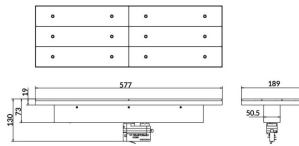

### Marketlight

Lavov tracklight from the family Marketlight with a power of 70W and an optics. Double Assymetric 25°+ 90° degrees. With a real lumen output of 11000lm and a luminous efficiency of 157,14lm/W. Made in die cast aluminum and finished in White colour. ON-OFF driver. CCT 3000K. CRI>80.

### Product

**Real power (W)** 70

**Real luminous flux (Lm)** 11000

**Luminous efficiency (Lm/W)** 157.13999999999999

**Beam angle (°)** Double Assymetric 25°+ 90°

**Life time (h)** 50000h L80B10

**IP** 20

**Electrical class insulation** Class I