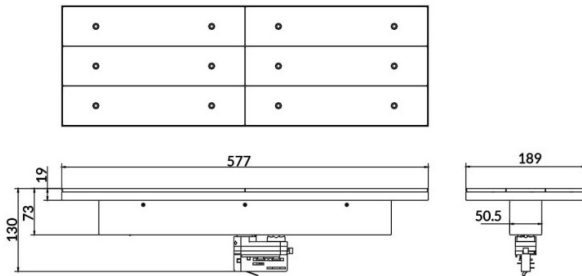

### Marketlight

Lavov tracklight from the family Marketlight with a power of 70W and an optics. Double Assymetric 25°+ 90° degrees. With a real lumen output of 11000lm and a luminous efficiency of 157,14lm/W. Made in die cast aluminum and finished in White colour. ON-OFF driver. CCT 3000K. CRI>80.

### Scheme

Product	
Real power (W)	70
Real luminous flux (Lm)	11000
Luminous efficiency (Lm/W)	157.13999999999999
Beam angle (°)	Double Assymetric 25°+ 90°
Life time (h)	50000h L80B10
IP	20
Electrical class insulation	Class I
Operating temperature	-20 +35
Colour	White
Chip Brand	P012H1-7001
Control gear included	YES
Control gear	ON-OFF
Colour temperature (K)	3000
Colour consistency (SDCM)	SDCM<3
CRI	80