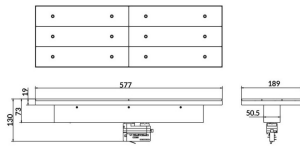

Scheme

Product

Real power (W) 70

Real luminous flux (Lm) 11000

Luminous efficiency (Lm/W) 157.13999999999999

Beam angle (°) Double Assymetric 25°+ 90°

Life time (h) 50000h L80B10

IP 20

Electrical class insulation Class I

Operating temperature -20 +35

Colour White

Chip Brand P012H1-7001

Control gear included YES

Control gear ON-OFF

Colour temperature (K) 3000

Colour consistency (SDCM) SDCM<3

CRI 80