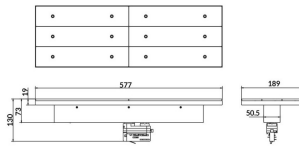

Scheme

Product

Real power (W) 70

Real luminous flux (Lm) 11000

Luminous efficiency (Lm/W) 157.13999999999999

Beam angle (°) Double Assymetric 25°+ 90°

Life time (h) 50000h L80B10

IP 20

Electrical class insulation Class I

Operating temperature -20 +35

Colour Black

Chip Brand P012H1-7001

Control gear included YES

Control gear ON-OFF

Colour temperature (K) 3000

Colour consistency (SDCM) SDCM<3

CRI 80