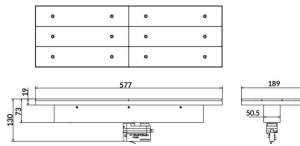

Scheme

Product

Real power (W) 70

Real luminous flux (Lm) 11000

Luminous efficiency (Lm/W) 157.13999999999999

Beam angle (°) Double Assymetric 25°+ 90°

Life time (h) 50000h L80B10

IP 20

Electrical class insulation Class I

Operating temperature -20 +35

Colour White

Chip Brand P012H1-7001

Control gear included YES

Control gear DALI

Colour temperature (K) 3000

Colour consistency (SDCM) SDCM<3

CRI 80