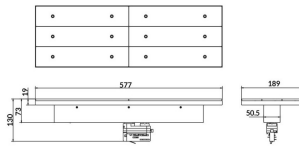

### Marketlight

Lavov tracklight from the family Marketlight with a power of 70W and an optics. Double Assymetric 25°+ 90° degrees. With a real lumen output of 11000lm and a luminous efficiency of 157,14lm/W. Made in die cast aluminum and finished in White colour. DALI driver. CCT 3000K. CRI>80.

### Product

**Real power (W)** 70

**Real luminous flux (Lm)** 11000

**Luminous efficiency (Lm/W)** 157.13999999999999

**Beam angle (°)** Double Assymetric 25°+ 90°

**Life time (h)** 50000h L80B10

**IP** 20

**Electrical class insulation** Class I