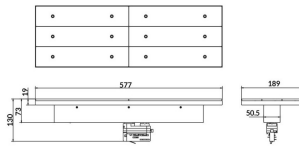

Marketlight

Lavov tracklight from the family Marketlight with a power of 70W and an optics. Double Assymetric 25°+ 90° degrees. With a real lumen output of 11000lm and a luminous efficiency of 157,14lm/W. Made in die cast aluminum and finished in White colour. DALI driver. CCT 3000K. CRI>80.

Item code	86.T003.1323.01
Product type	Indoor
Category	Tracklights
Family	Marketlight
Pictograms	

Scheme

Product	
Real power (W)	70
Real luminous flux (Lm)	11000
Luminous efficiency (Lm/W)	157.13999999999999
Beam angle (°)	Double Assymetric 25°+ 90°
Life time (h)	50000h L80B10
IP	20
Electrical class insulation	Class I
Operating temperature	-20 +35
Colour	White
Chip Brand	P012H1-7001
Control gear included	YES
Control gear	DALI
Colour temperature (K)	3000
Colour consistency (SDCM)	SDCM<3
CRI	80