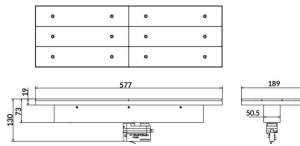

Marketlight

Lavov tracklight from the family Marketlight with a power of 70W and an optics. Double Assymetric 25°+ 90° degrees. With a real lumen output of 11000lm and a luminous efficiency of 157,14lm/W. Made in die cast aluminum and finished in Black colour. DALI driver. CCT 3000K. CRI>80.

Real luminous flux (Lm) 11000

Luminous efficiency (Lm/W) 157.13999999999999

Beam angle (°) Double Assymetric 25°+ 90°

Life time (h) 50000h L80B10

IP 20

Electrical class insulation Class I

Operating temperature -20 +35