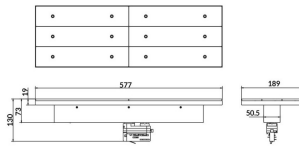

Marketlight

Lavov tracklight from the family Marketlight with a power of 70W and an optics. Double Assymetric 25°+ 60° degrees. With a real lumen output of 11000lm and a luminous efficiency of 157,14lm/W. Made in die cast aluminum and finished in White colour. ON-OFF driver. CCT 3000K. CRI>80.

Item code	86.T003.1331.01
Product type	Indoor
Category	Tracklights
Family	Marketlight
Pictograms	

Scheme

Product

Real power (W)	70
Real luminous flux (Lm)	11000
Luminous efficiency (Lm/W)	157.13999999999999
Beam angle (°)	Double Assymetric 25°+ 60°
Life time (h)	50000h L80B10
IP	20
Electrical class insulation	Class I
Operating temperature	-20 +35
Colour	White
Chip Brand	P012H1-7003
Control gear included	YES
Control gear	ON-OFF
Colour temperature (K)	3000
Colour consistency (SDCM)	SDCM<3
CRI	80