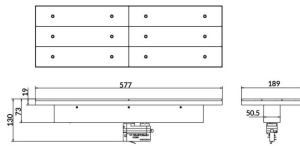

### Marketlight

Lavov tracklight from the family Marketlight with a power of 70W and an optics. Double Assymetric 25°+ 60° degrees. With a real lumen output of 11000lm and a luminous efficiency of 157,14lm/W. Made in die cast aluminum and finished in White colour. ON-OFF driver. CCT 3000K. CRI>80.

### Product

<b>Real power (W)</b>	<b>70</b>
<b>Real luminous flux (Lm)</b>	<b>11000</b>
<b>Luminous efficiency (Lm/W)</b>	<b>157.13999999999999</b>
<b>Beam angle (°)</b>	<b>Double Assymetric 25°+ 60°</b>
<b>Life time (h)</b>	<b>50000h L80B10</b>
<b>IP</b>	<b>20</b>
<b>Electrical class insulation</b>	<b>Class I</b>
<b>Operating temperature</b>	<b>-20 +35</b>
<b>Colour</b>	<b>White</b>
<b>Chip Brand</b>	<b>P012H1-7003</b>
<b>Control gear included</b>	<b>YES</b>
<b>Control gear</b>	<b>ON-OFF</b>
<b>Colour temperature (K)</b>	<b>3000</b>
<b>Colour consistency (SDCM)</b>	<b>SDCM&lt;3</b>
<b>CRI</b>	<b>80</b>