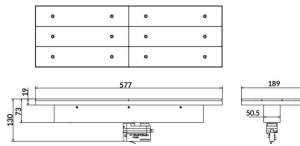

Scheme

Product

Real power (W) 70

Real luminous flux (Lm) 11000

Luminous efficiency (Lm/W) 157.13999999999999

Beam angle (°) Double Assymetric 25°+ 60°

Life time (h) 50000h L80B10

IP 20

Electrical class insulation Class I

Operating temperature -20 +35

Colour Black

Chip Brand P012H1-7003

Control gear included YES

Control gear ON-OFF

Colour temperature (K) 3000

Colour consistency (SDCM) SDCM<3

CRI 80