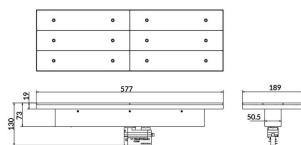

Scheme

Product

Real power (W) 70

Real luminous flux (Lm) 11000

Luminous efficiency (Lm/W) 157.13999999999999

Beam angle (°) Double Assymetric 25°+ 60°

Life time (h) 50000h L80B10

IP 20

Electrical class insulation Class I

Operating temperature -20 +35

Colour Black

Chip Brand P012H1-7003

Control gear included YES

Control gear ON-OFF

Colour temperature (K) 3000

Colour consistency (SDCM) SDCM<3

CRI 80