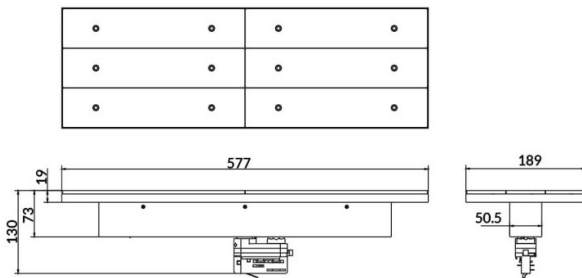

Marketlight

Lavov tracklight from the family Marketlight with a power of 70W and an optics. Double Assymetric 25°+ 60° degrees. With a real lumen output of 11000lm and a luminous efficiency of 157,14lm/W. Made in die cast aluminum and finished in White colour. DALI driver. CCT 3000K. CRI>80.

Item code	86.T003.1333.01
Product type	Indoor
Category	Tracklights
Family	Marketlight
Pictograms	

Scheme

Product	
Real power (W)	70
Real luminous flux (Lm)	11000
Luminous efficiency (Lm/W)	157.13999999999999
Beam angle (°)	Double Assymetric 25°+ 60°
Life time (h)	50000h L80B10
IP	20
Electrical class insulation	Class I
Operating temperature	-20 +35
Colour	White
Chip Brand	P012H1-7003
Control gear included	YES
Control gear	DALI
Colour temperature (K)	3000
Colour consistency (SDCM)	SDCM<3
CRI	80