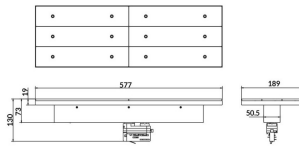

### Product

**Real power (W)** 70

**Real luminous flux (Lm)** 11000

**Luminous efficiency (Lm/W)** 157.13999999999999

**Beam angle (°)** Double Assymetric 25°+ 60°

**Life time (h)** 50000h L80B10

**IP** 20

**Electrical class insulation** Class I