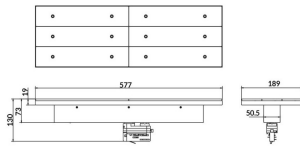

Scheme

Product

Real power (W) 70

Real luminous flux (Lm) 11000

Luminous efficiency (Lm/W) 157.13999999999999

Beam angle (°) Double Assymetric 25°+ 60°

Life time (h) 50000h L80B10

IP 20

Electrical class insulation Class I

Operating temperature -20 +35

Colour Black

Chip Brand P012H1-7003

Control gear included YES

Control gear DALI

Colour temperature (K) 3000

Colour consistency (SDCM) SDCM<3

CRI 80