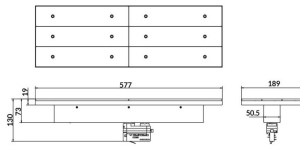

Marketlight

Lavov tracklight from the family Marketlight with a power of 70W and an optics. Double Assymetric 25°+ 60° degrees. With a real lumen output of 11000lm and a luminous efficiency of 157,14lm/W. Made in die cast aluminum and finished in Black colour. DALI driver. CCT 3000K. CRI>80.

Item code	86.T003.1333.02
Product type	Indoor
Category	Tracklights
Family	Marketlight
Pictograms	

Scheme

Product

Real power (W)	70
Real luminous flux (Lm)	11000
Luminous efficiency (Lm/W)	157.13999999999999
Beam angle (°)	Double Assymetric 25°+ 60°
Life time (h)	50000h L80B10
IP	20
Electrical class insulation	Class I
Operating temperature	-20 +35
Colour	Black
Chip Brand	P012H1-7003
Control gear included	YES
Control gear	DALI
Colour temperature (K)	3000
Colour consistency (SDCM)	SDCM<3
CRI	80