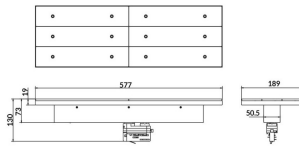

Scheme

Product

Real power (W)	70

Real luminous flux (Lm)	11000

Luminous efficiency (Lm/W)	157.13999999999999

Beam angle (°)	90°

Life time (h)	50000h L80B10

IP	20

Electrical class insulation	Class I

Operating temperature	-20 +35

Colour	White

Chip Brand	P012H1-70WD

Control gear included	YES

Control gear	ON-OFF

Colour temperature (K)	3000

Colour consistency (SDCM)	SDCM<3

CRI	80