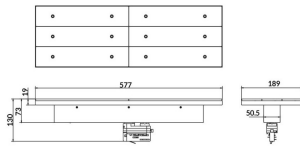

Scheme

Product

Real power (W) 70

Real luminous flux (Lm) 11000

Luminous efficiency (Lm/W) 157.13999999999999

Beam angle (°) 90°

Life time (h) 50000h L80B10

IP 20

Electrical class insulation Class I

Operating temperature -20 +35

Colour White

Chip Brand P012H1-70WD

Control gear included YES

Control gear ON-OFF

Colour temperature (K) 3000

Colour consistency (SDCM) SDCM<3

CRI 80