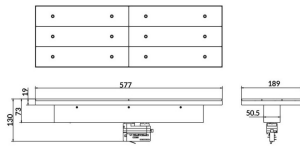

Scheme

Product

Real power (W) 70

Real luminous flux (Lm) 11000

Luminous efficiency (Lm/W) 157.13999999999999

Beam angle (°) 90°

Life time (h) 50000h L80B10

IP 20

Electrical class insulation Class I

Operating temperature -20 +35

Colour Black

Chip Brand P012H1-70WD

Control gear included YES

Control gear ON-OFF

Colour temperature (K) 3000

Colour consistency (SDCM) SDCM<3

CRI 80