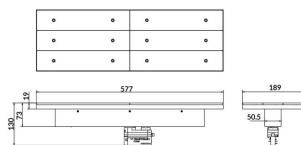

Scheme

Product

Real power (W) 70

Real luminous flux (Lm) 11000

Luminous efficiency (Lm/W) 157.13999999999999

Beam angle (°) 90°

Life time (h) 50000h L80B10

IP 20

Electrical class insulation Class I

Operating temperature -20 +35

Colour Black

Chip Brand P012H1-70WD

Control gear included YES

Control gear ON-OFF

Colour temperature (K) 3000

Colour consistency (SDCM) SDCM<3

CRI 80