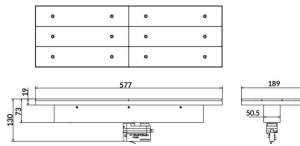

Scheme

Product

Real power (W) 70

Real luminous flux (Lm) 11000

Luminous efficiency (Lm/W) 157.13999999999999

Beam angle (°) 90°

Life time (h) 50000h L80B10

IP 20

Electrical class insulation Class I

Operating temperature -20 +35

Colour White

Chip Brand P012H1-70WD

Control gear included YES

Control gear DALI

Colour temperature (K) 3000

Colour consistency (SDCM) SDCM<3

CRI 80