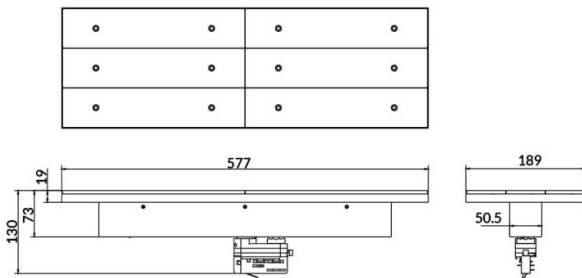

### Marketlight

Lavov tracklight from the family Marketlight with a power of 70W and an optics. 90° degrees. With a real lumen output of 11000lm and a luminous efficiency of 157,14lm/W. Made in die cast aluminum and finished in White colour. DALI driver. CCT 3000K. CRI>80.

<b>Item code</b>	<b>86.T003.1343.01</b>
<b>Product type</b>	<b>Indoor</b>
<b>Category</b>	<b>Tracklights</b>
<b>Family</b>	<b>Marketlight</b>
<b>Pictograms</b>	

### Scheme

<b>Product</b>	
<b>Real power (W)</b>	<b>70</b>
<b>Real luminous flux (Lm)</b>	<b>11000</b>
<b>Luminous efficiency (Lm/W)</b>	<b>157.13999999999999</b>
<b>Beam angle (°)</b>	<b>90°</b>
<b>Life time (h)</b>	<b>50000h L80B10</b>
<b>IP</b>	<b>20</b>
<b>Electrical class insulation</b>	<b>Class I</b>
<b>Operating temperature</b>	<b>-20 +35</b>
<b>Colour</b>	<b>White</b>
<b>Chip Brand</b>	<b>P012H1-70WD</b>
<b>Control gear included</b>	<b>YES</b>
<b>Control gear</b>	<b>DALI</b>
<b>Colour temperature (K)</b>	<b>3000</b>
<b>Colour consistency (SDCM)</b>	<b>SDCM&lt;3</b>
<b>CRI</b>	<b>80</b>