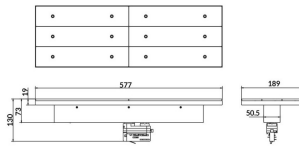

Scheme

Product

Real power (W) 70

Real luminous flux (Lm) 11000

Luminous efficiency (Lm/W) 157.13999999999999

Beam angle (°) 90°

Life time (h) 50000h L80B10

IP 20

Electrical class insulation Class I

Operating temperature -20 +35

Colour White

Chip Brand P012H1-70WD

Control gear included YES

Control gear DALI

Colour temperature (K) 3000

Colour consistency (SDCM) SDCM<3

CRI 80