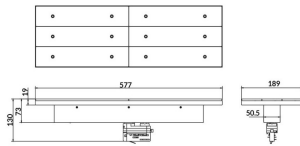

Scheme

Product

Real power (W)	70
Real luminous flux (Lm)	11000
Luminous efficiency (Lm/W)	157.13999999999999
Beam angle (°)	90°
Life time (h)	50000h L80B10
IP	20
Electrical class insulation	Class I
Operating temperature	-20 +35
Colour	Black
Chip Brand	P012H1-70WD
Control gear included	YES
Control gear	DALI
Colour temperature (K)	3000
Colour consistency (SDCM)	SDCM<3
CRI	80