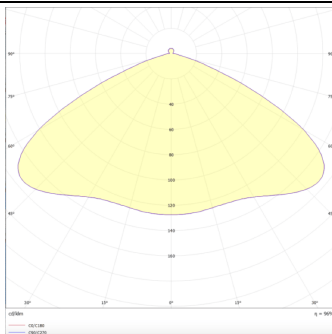

Scheme

Photometry

Product

Real power (W) 70

Real luminous flux (Lm) 11000

Luminous efficiency (Lm/W) 157.13999999999999

Beam angle (°) Double Assymetric 25°

Life time (h) 50000h L80B10

IP 20

Electrical class insulation Class I

Operating temperature -20 +35

Colour White

Chip Brand P012H1-70DS

Control gear included YES

Control gear ON-OFF

Colour temperature (K) 4000

Colour consistency (SDCM) SDCM<3

CRI 80