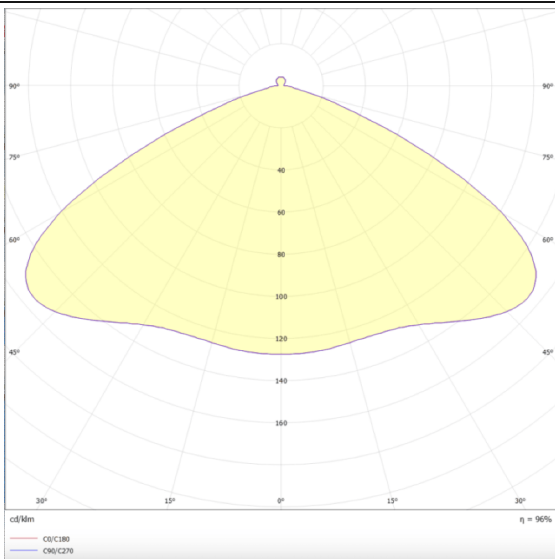

Marketlight

Lavov tracklight from the family Marketlight with a power of 70W and an optics. Double Assymetric 25° degrees. With a real lumen output of 11000lm and a luminous efficiency of 157,14lm/W. Made in die cast aluminum and finished in White colour. ON-OFF driver. CCT 4000K. CRI>80.

Scheme

Photometry

Item code	86.T003.1411.01
Product type	Indoor
Category	Tracklights
Family	Marketlight
Pictograms	

Product	
Real power (W)	70
Real luminous flux (Lm)	11000
Luminous efficiency (Lm/W)	157.13999999999999
Beam angle (&ordm;)	Double Assymetric 25°
Life time (h)	50000h L80B10
IP	20
Electrical class insulation	Class I
Operating temperature	-20 +35
Colour	White
Chip Brand	P012H1-70DS
Control gear included	YES
Control gear	ON-OFF
Colour temperature (K)	4000
Colour consistency (SDCM)	SDCM<3
CRI	80