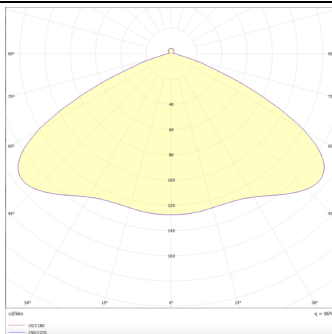

Scheme

Photometry

Product

Real power (W)	70
Real luminous flux (Lm)	11000
Luminous efficiency (Lm/W)	157.13999999999999
Beam angle (°)	Double Assymetric 25°
Life time (h)	50000h L80B10
IP	20
Electrical class insulation	Class I
Operating temperature	-20 +35
Colour	White
Chip Brand	P012H1-70DS
Control gear included	YES
Control gear	ON-OFF
Colour temperature (K)	4000
Colour consistency (SDCM)	SDCM<3
CRI	80