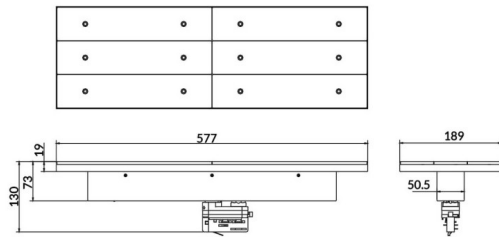

Marketlight

Lavov tracklight from the family Marketlight with a power of 70W and an optics. Double Assymetric 25° degrees. With a real lumen output of 11000lm and a luminous efficiency of 157,14lm/W. Made in die cast aluminum and finished in White colour. ON-OFF driver. CCT 4000K. CRI>80.

Scheme

Photometry

Item code	86.T003.1411.01
Product type	Indoor
Category	Tracklights
Family	Marketlight
Pictograms	

Product	
Real power (W)	70
Real luminous flux (Lm)	11000
Luminous efficiency (Lm/W)	157.13999999999999
Beam angle (°)	Double Assymetric 25°
Life time (h)	50000h L80B10
IP	20
Electrical class insulation	Class I
Operating temperature	-20 +35
Colour	White
Chip Brand	P012H1-70DS
Control gear included	YES
Control gear	ON-OFF
Colour temperature (K)	4000
Colour consistency (SDCM)	SDCM3
CRI	80