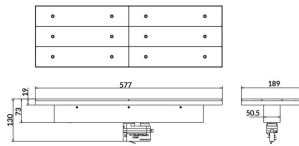

Marketlight

Lavov tracklight from the family Marketlight with a power of 70W and an optics. Double Assymetric 25° degrees. With a real lumen output of 11000lm and a luminous efficiency of 157,14lm/W.

Made in die cast aluminum and finished in White colour. ON-OFF driver. CCT 4000K. CRI>80.

Item code 86.T003.1411.01

Product type Indoor

Category Tracklights

Family Marketlight

Pictograms

Scheme

Photometry

Product

Real power (W) 70

Real luminous flux (Lm) 11000

Luminous efficiency (Lm/W) 157.13999999999999

Beam angle (°) Double Assymetric 25°

Life time (h) 50000h L80B10

IP 20

Electrical class insulation Class I

Operating temperature -20 +35

Colour White

Chip Brand P012H1-70DS

Control gear included YES

Control gear ON-OFF

Colour temperature (K) 4000

Colour consistency (SDCM) SDCM<3

CRI 80