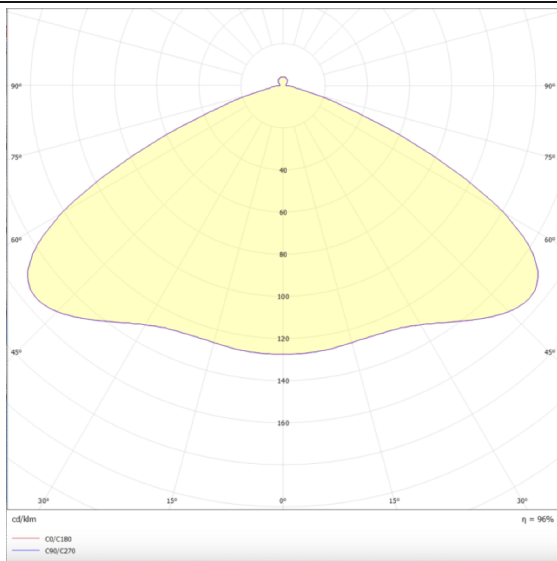

Marketlight

Lavov tracklight from the family Marketlight with a power of 70W and an optics. Double Assymetric 25° degrees. With a real lumen output of 11000lm and a luminous efficiency of 157,14lm/W. Made in die cast aluminum and finished in White colour. ON-OFF driver. CCT 4000K. CRI>80.

Scheme

Photometry

Item code	86.T003.1411.01
Product type	Indoor
Category	Tracklights
Family	Marketlight
Pictograms	

Product	
Real power (W)	70
Real luminous flux (Lm)	11000
Luminous efficiency (Lm/W)	157.13999999999999
Beam angle (°)	Double Assymetric 25°
Life time (h)	50000h L80B10
IP	20
Electrical class insulation	Class I
Operating temperature	-20 +35
Colour	White
Chip Brand	P012H1-70DS
Control gear included	YES
Control gear	ON-OFF
Colour temperature (K)	4000
Colour consistency (SDCM)	SDCM3
CRI	80