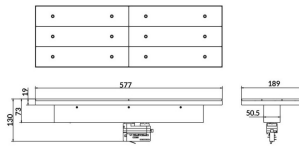

Marketlight

Lavov tracklight from the family Marketlight with a power of 70W and an optics. Double Assymetric 25° degrees. With a real lumen output of 11000lm and a luminous efficiency of 157,14lm/W.

Made in die cast aluminum and finished in White colour. ON-OFF driver. CCT 4000K. CRI>80.

Item code	86.T003.1411.01
Product type	Indoor
Category	Tracklights
Family	Marketlight
Pictograms	

Scheme

Photometry

Product

Real power (W)	70
Real luminous flux (Lm)	11000
Luminous efficiency (Lm/W)	157.13999999999999
Beam angle (°)	Double Assymetric 25°
Life time (h)	50000h L80B10
IP	20
Electrical class insulation	Class I
Operating temperature	-20 +35
Colour	White
Chip Brand	P012H1-70DS
Control gear included	YES
Control gear	ON-OFF
Colour temperature (K)	4000
Colour consistency (SDCM)	SDCM<3
CRI	80