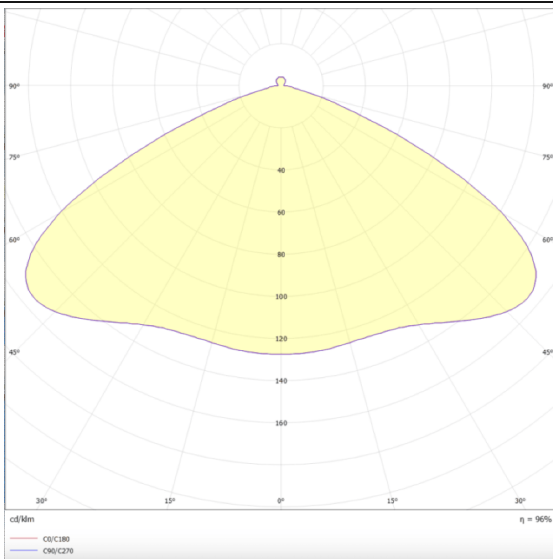

Marketlight

Lavov tracklight from the family Marketlight with a power of 70W and an optics. Double Assymetric 25° degrees. With a real lumen output of 11000lm and a luminous efficiency of 157,14lm/W. Made in die cast aluminum and finished in Black colour. ON-OFF driver. CCT 4000K. CRI>80.

Scheme

Photometry

Item code	86.T003.1411.02
Product type	Indoor
Category	Tracklights
Family	Marketlight
Pictograms	

Product	
Real power (W)	70
Real luminous flux (Lm)	11000
Luminous efficiency (Lm/W)	157.13999999999999
Beam angle (°)	Double Assymetric 25°
Life time (h)	50000h L80B10
IP	20
Electrical class insulation	Class I
Operating temperature	-20 +35
Colour	Black
Chip Brand	P012H1-70DS
Control gear included	YES
Control gear	ON-OFF
Colour temperature (K)	4000
Colour consistency (SDCM)	SDCM3
CRI	80