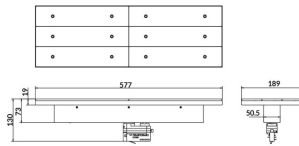

Marketlight

Lavov tracklight from the family Marketlight with a power of 70W and an optics. Double Assymetric 25° degrees. With a real lumen output of 11000lm and a luminous efficiency of 157,14lm/W.

Made in die cast aluminum and finished in Black colour. ON-OFF driver. CCT 4000K. CRI>80.

Item code	86.T003.1411.02
Product type	Indoor
Category	Tracklights
Family	Marketlight
Pictograms	

Scheme

Photometry

Product

Real power (W)	70
Real luminous flux (Lm)	11000
Luminous efficiency (Lm/W)	157.13999999999999
Beam angle (°)	Double Assymetric 25°
Life time (h)	50000h L80B10
IP	20
Electrical class insulation	Class I
Operating temperature	-20 +35
Colour	Black
Chip Brand	P012H1-70DS
Control gear included	YES
Control gear	ON-OFF
Colour temperature (K)	4000
Colour consistency (SDCM)	SDCM<3
CRI	80