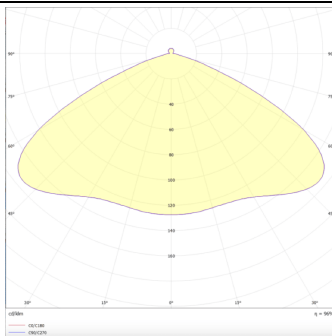

Marketlight

Lavov tracklight from the family Marketlight with a power of 70W and an optics. Double Assymetric 25° degrees. With a real lumen output of 11000lm and a luminous efficiency of 157,14lm/W.

Made in die cast aluminum and finished in Black colour. ON-OFF driver. CCT 4000K. CRI>80.

Item code	86.T003.1411.02
Product type	Indoor
Category	Tracklights
Family	Marketlight
Pictograms	

Scheme

Photometry

Product

Real power (W)	70
Real luminous flux (Lm)	11000
Luminous efficiency (Lm/W)	157.13999999999999
Beam angle (°)	Double Assymetric 25°
Life time (h)	50000h L80B10
IP	20
Electrical class insulation	Class I
Operating temperature	-20 +35
Colour	Black
Chip Brand	P012H1-70DS
Control gear included	YES
Control gear	ON-OFF
Colour temperature (K)	4000
Colour consistency (SDCM)	SDCM<3
CRI	80